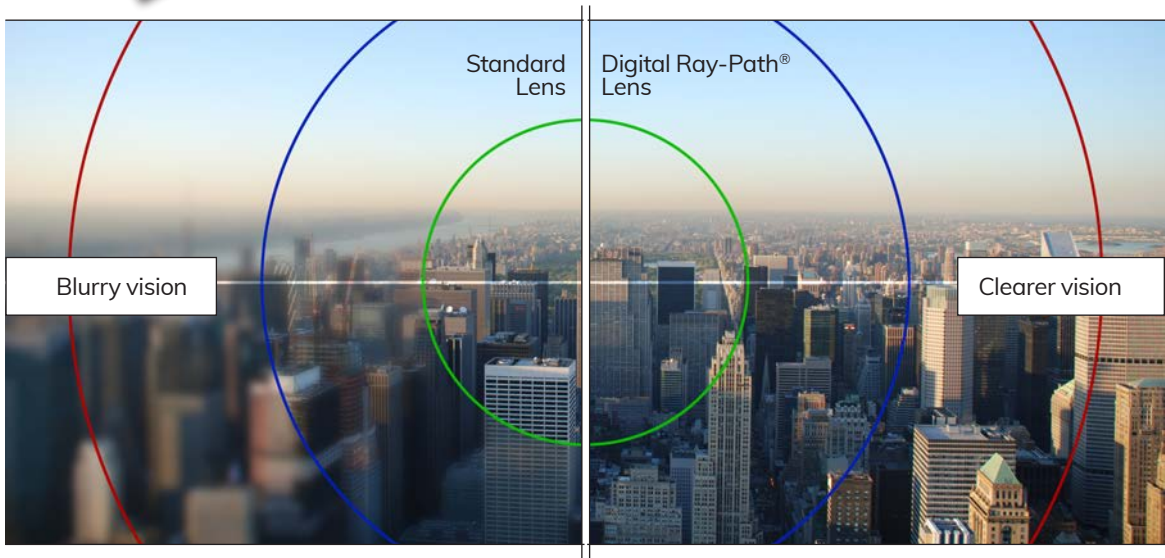

Digital Lens

Personalization

Digital Ray-Path®

Enhanced Far

Multiple Corridor

Short Corridor Available

Variable Inset

Wrap Available

Great resolution due to Digital Ray-Path® technology

Digital Ray-Path® is an innovative calculation technique that uses a design engine to compensate the lens with a simulation of the binocular eye-lens system. Every unique lens is individually calculated guaranteeing an adapted solution for any prescription and base curve.