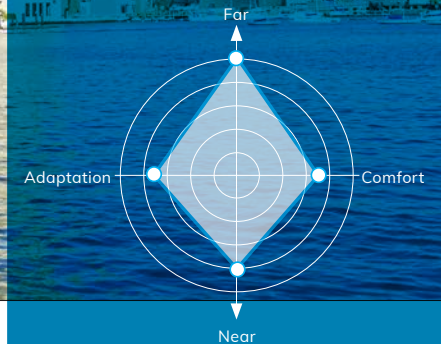

ALPHA H65 DESIGN OVERVIEW

Progressive lens design with a special improvement for far vision. It offers a panoramic far visual field with freedom for lateral movements of the eyes. At both sides of the pupil positions, we find wide and clear visual zones that improve the outdoor visual experience.

Wearers will also take advantage of a stable near visual area allowing all activities at such distance.